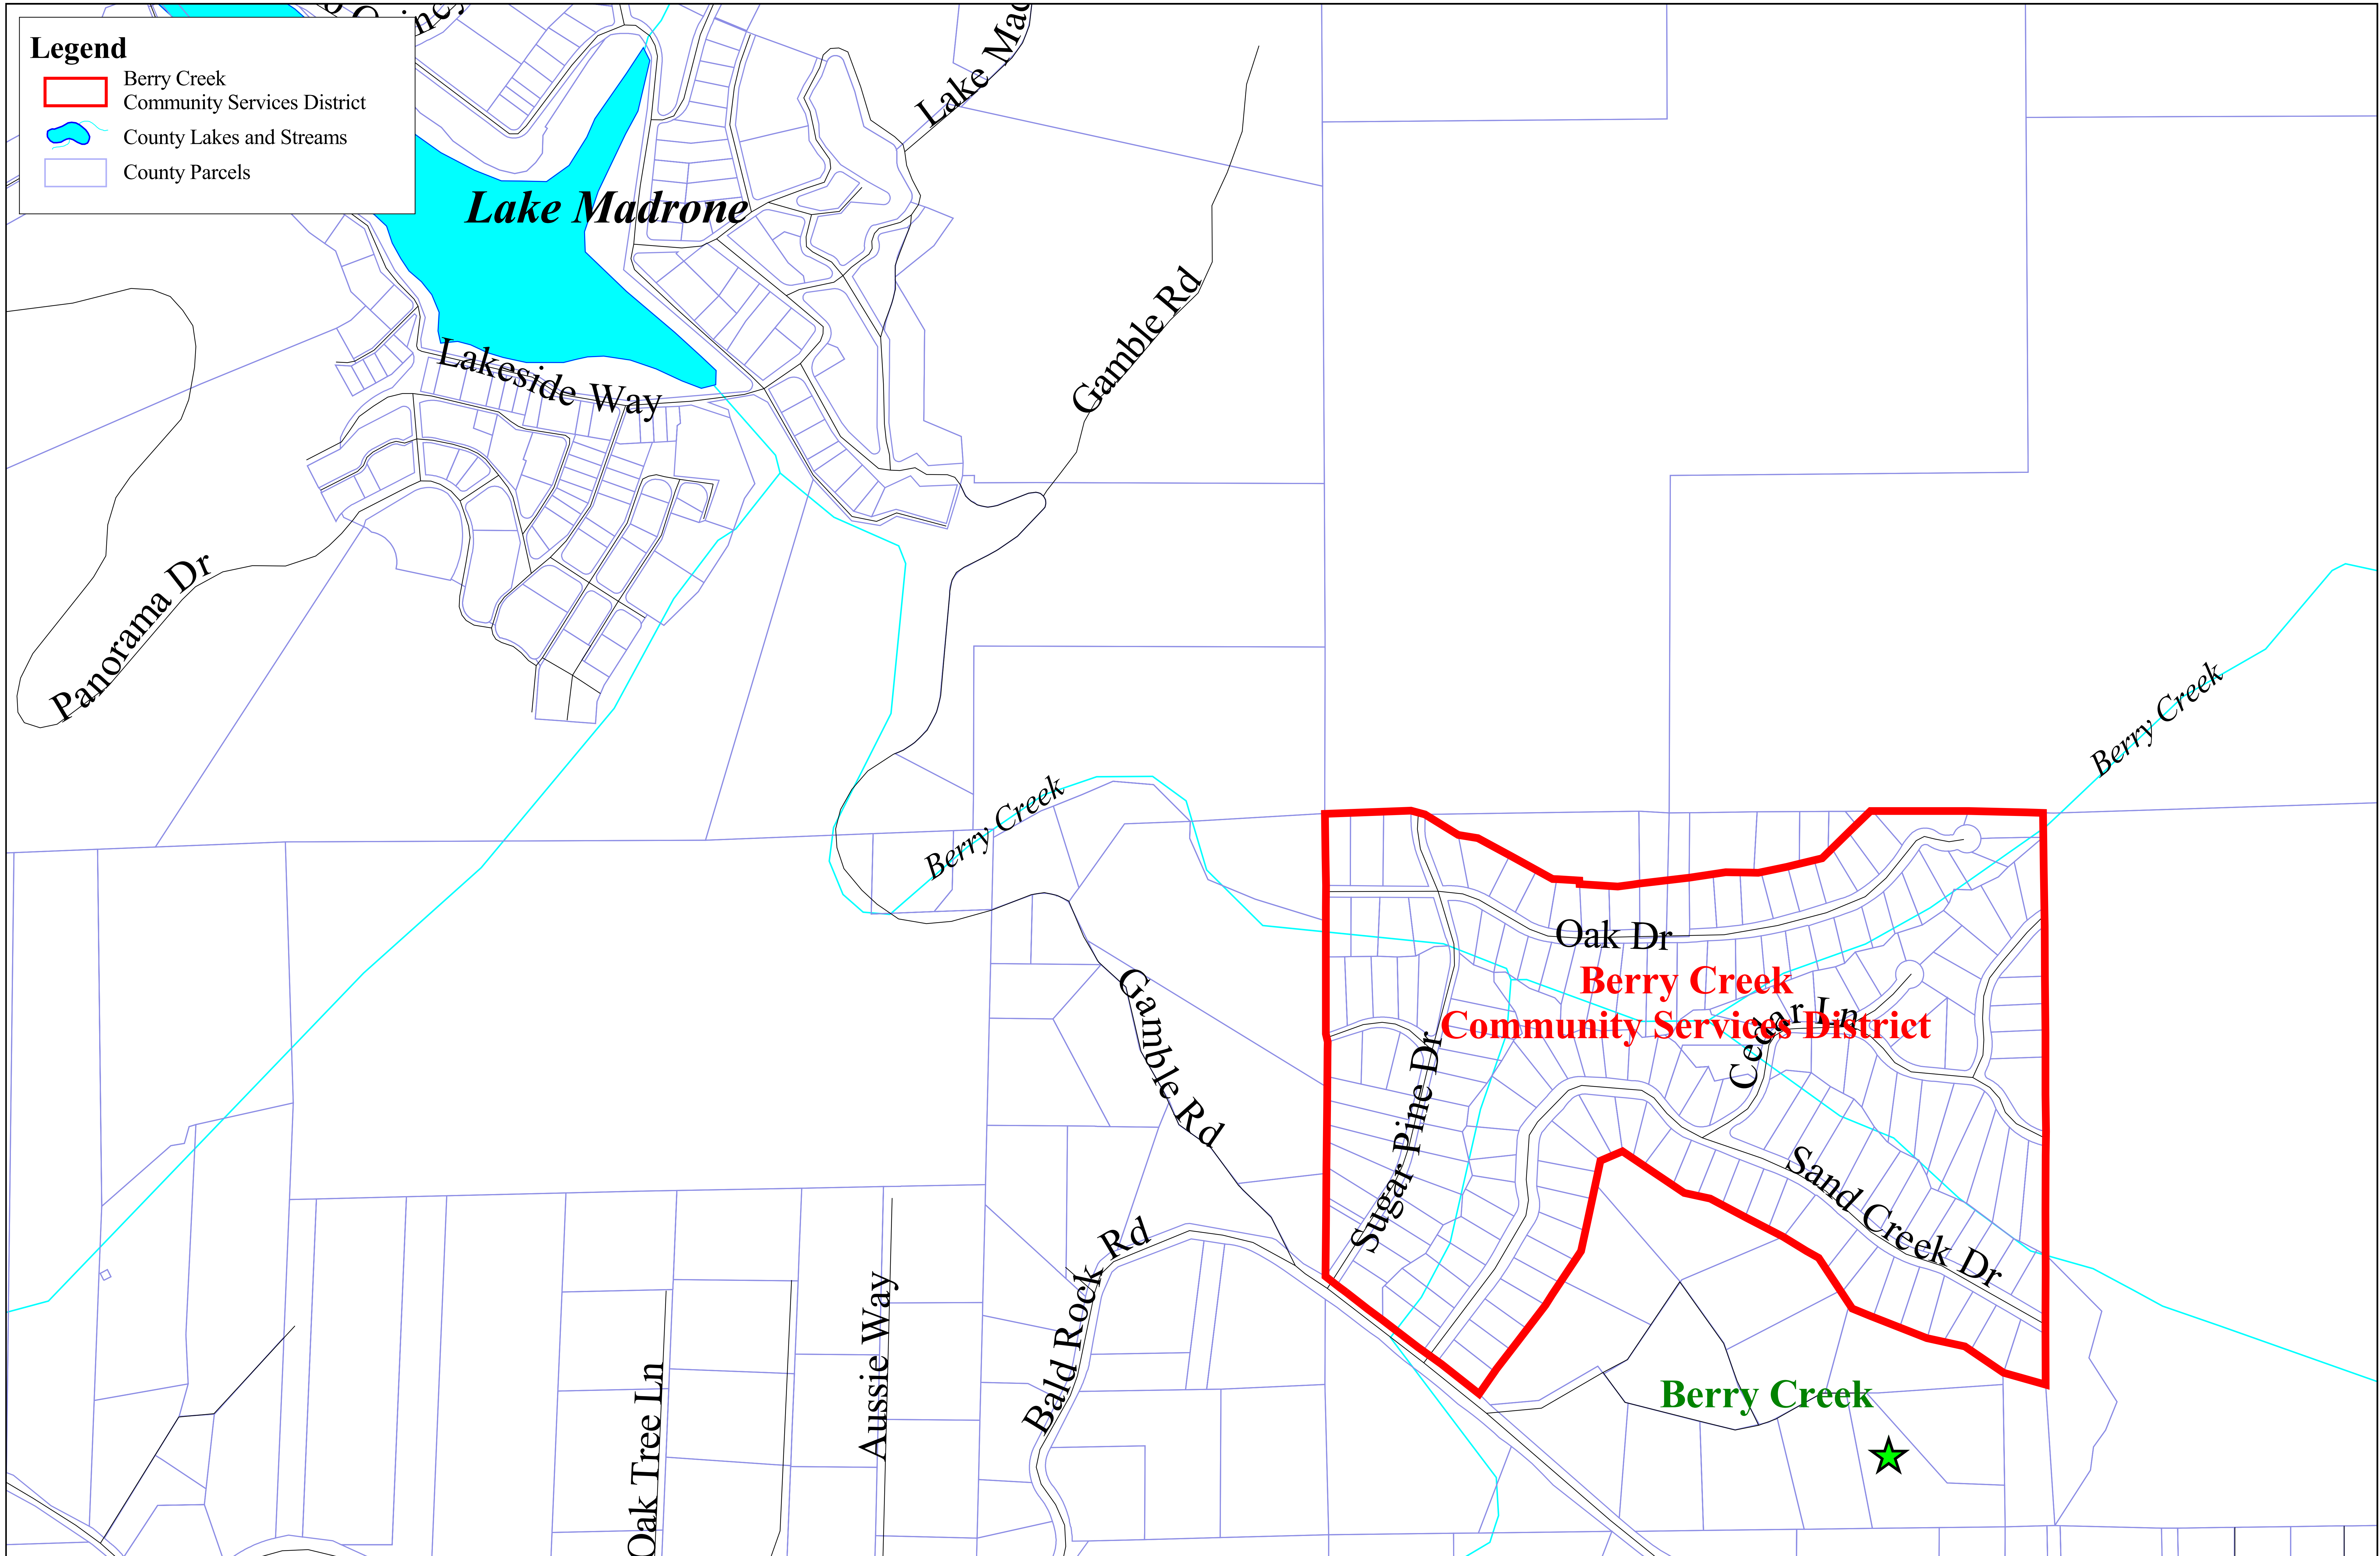

Legend

-  Berry Creek Community Services District
-  County Lakes and Streams
-  County Parcels

BUTTE LOCAL AGENCY FORMATION COMMISSION

Berry Creek Community Services District

Berry Creek Community Services District

250 0 250 500 750 Feet

Data: Butte County & LAFCO

C:\projects\lafco_projects\lafco_berry_creek_csd\lafco_berry_creek_csd01.apr. Updated: 07/01/05

Action:

Date:

Res.:

Agent: