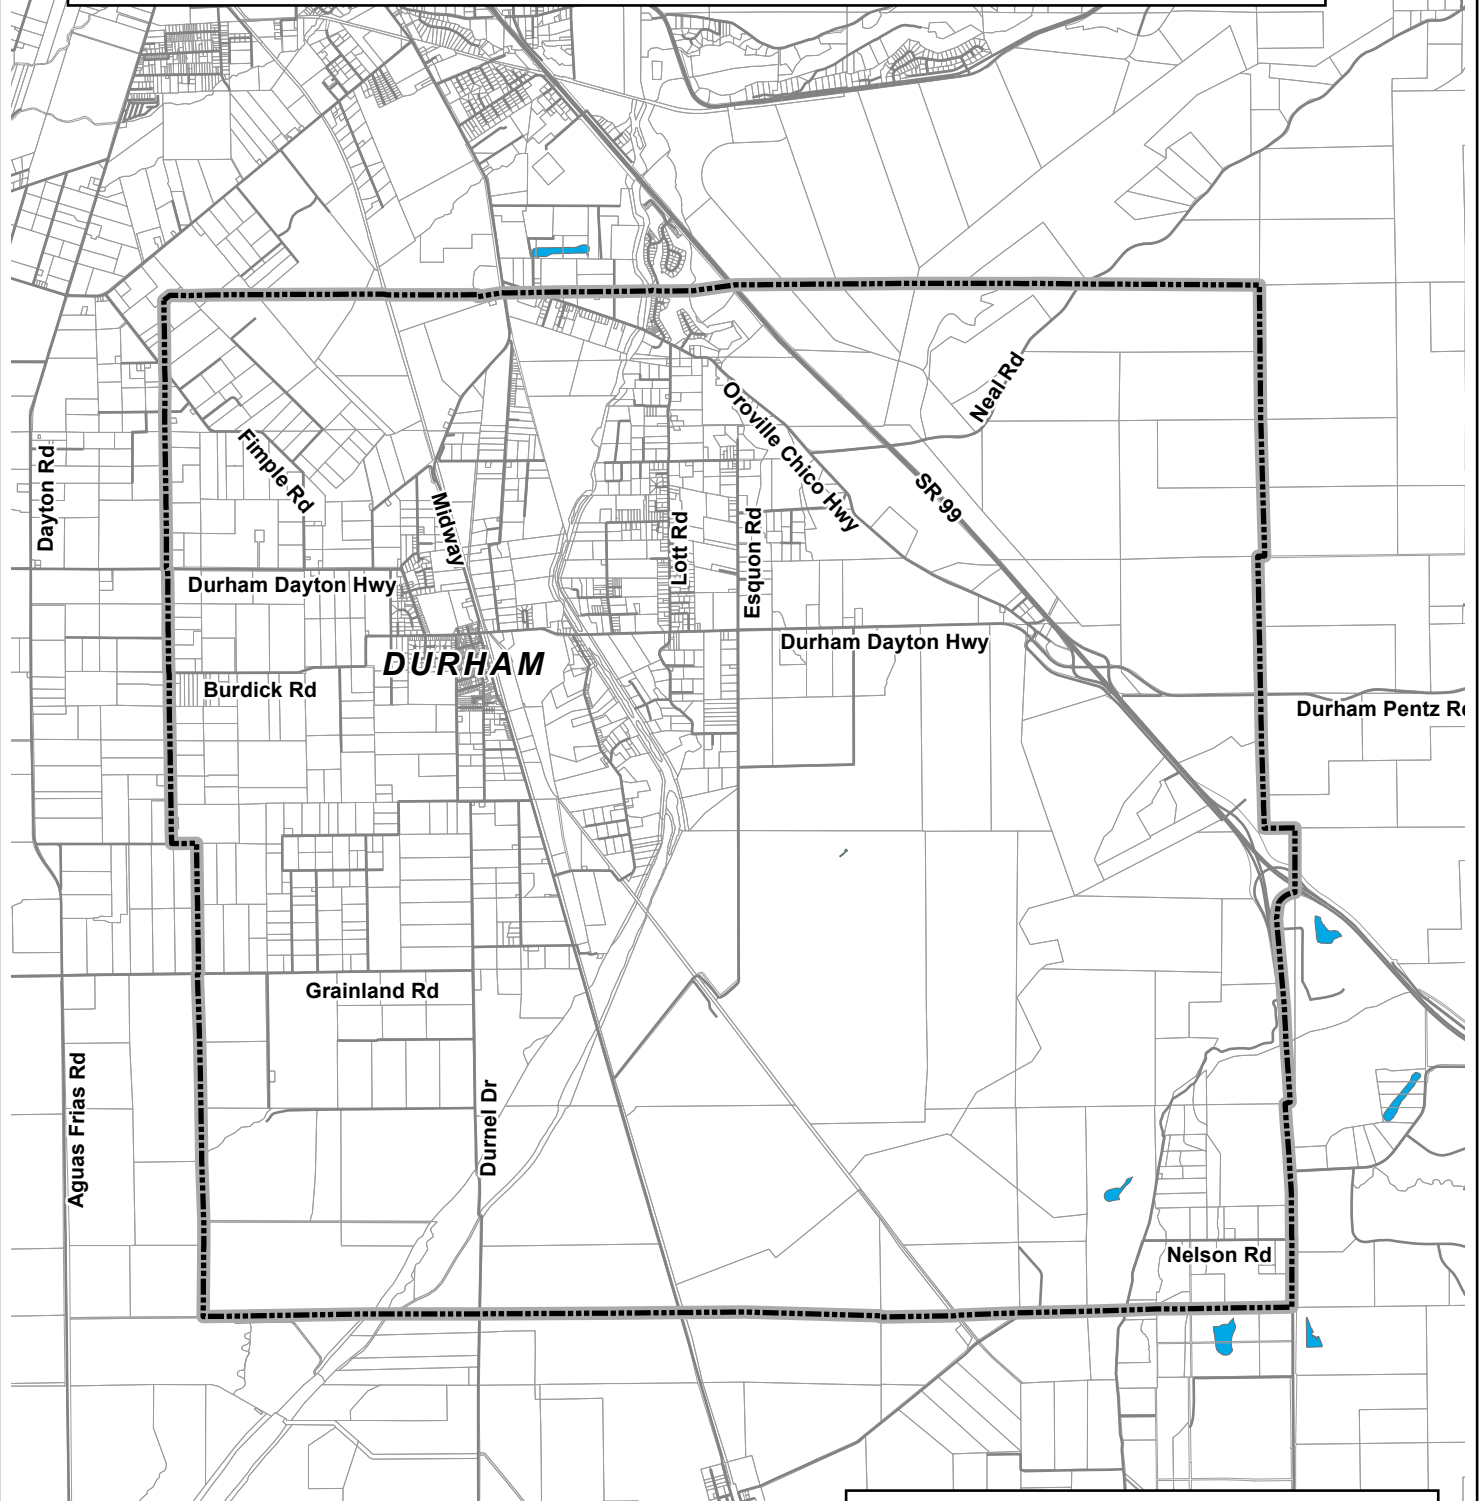

Durham Mosquito Abatement District Jurisdictional Boundaries and Sphere of Influence

Legend

Durham Mosquito Abatement District

0 0.5 1 2 3 Miles