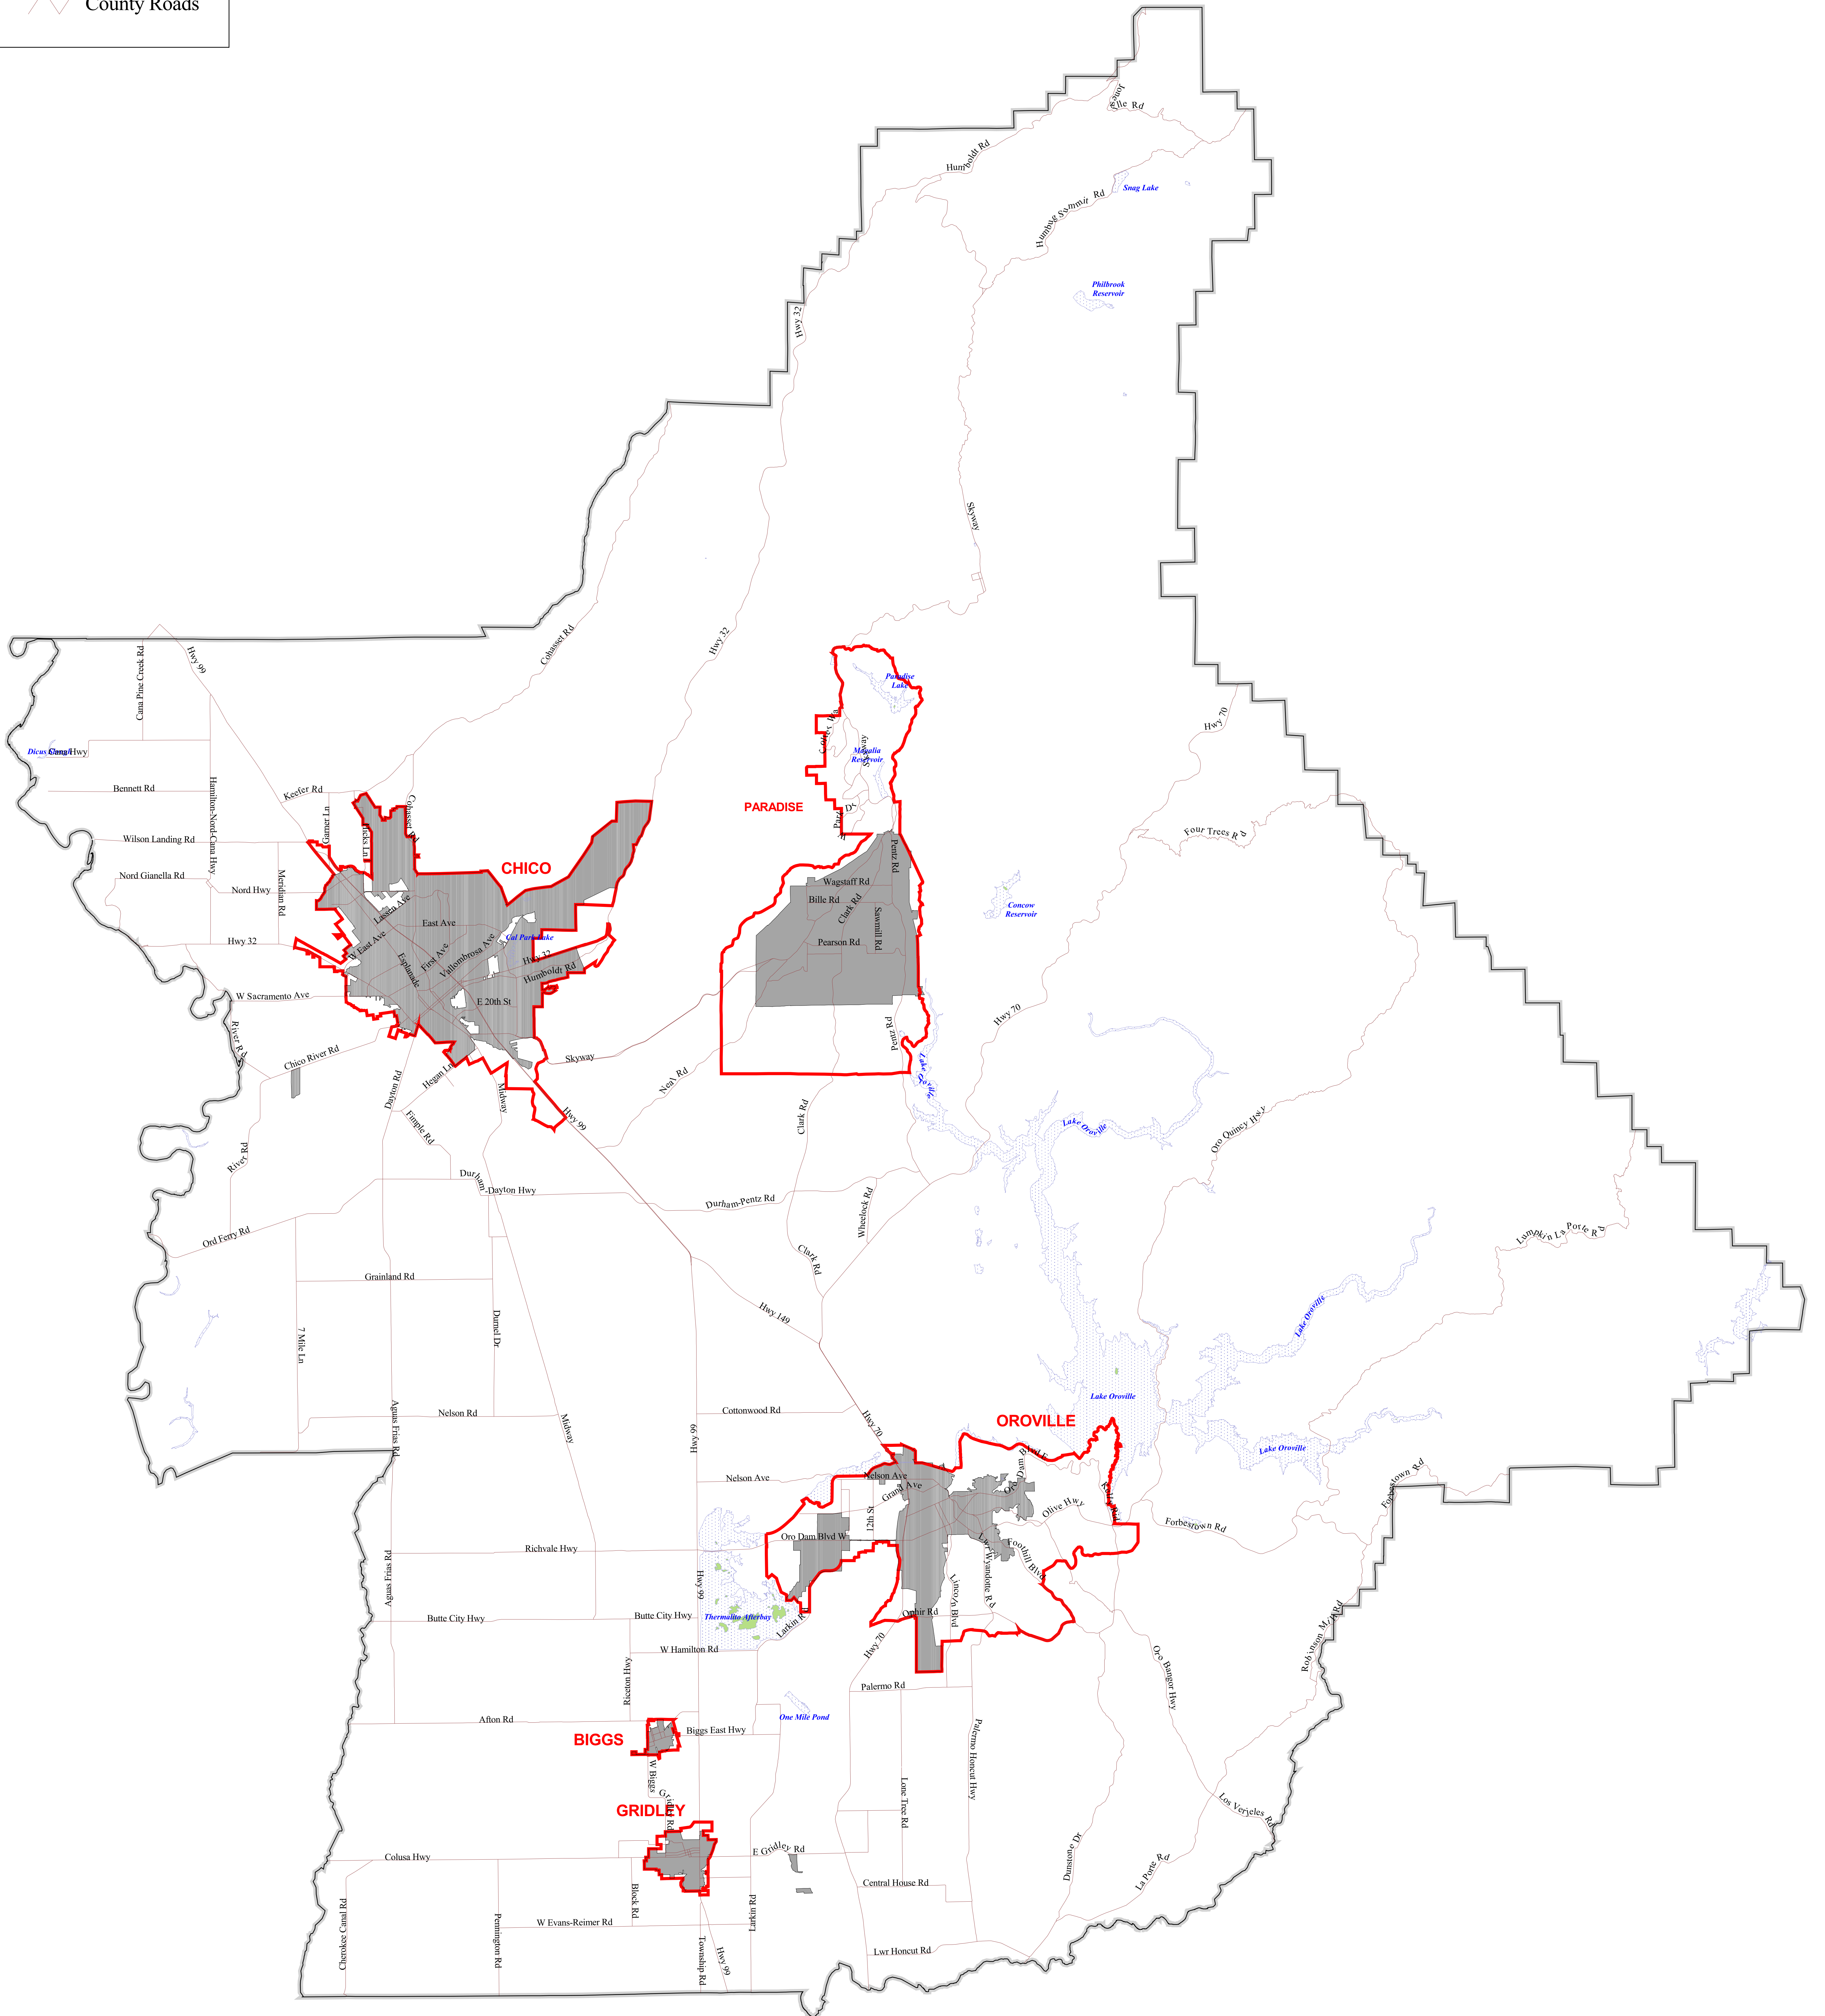

Legend

- City Spheres
- City Limits
- County Line
- County Roads

BUTTE LOCAL AGENCY FORMATION COMMISSION

Butte County City Limits and Spheres

Data: Butte County & LAFCO